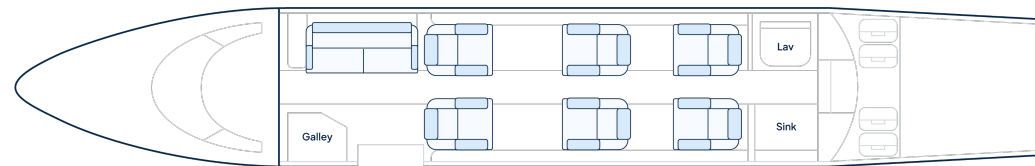

Flying hours
4.3 hrs

Max range
1,843 nm

Max altitude
45,000 ft

Speed
433 knots

Passengers
8 passengers

Cabin Dimensions
H 5' 7" / L 18' 7"

Baggage
12 pieces

Utilities